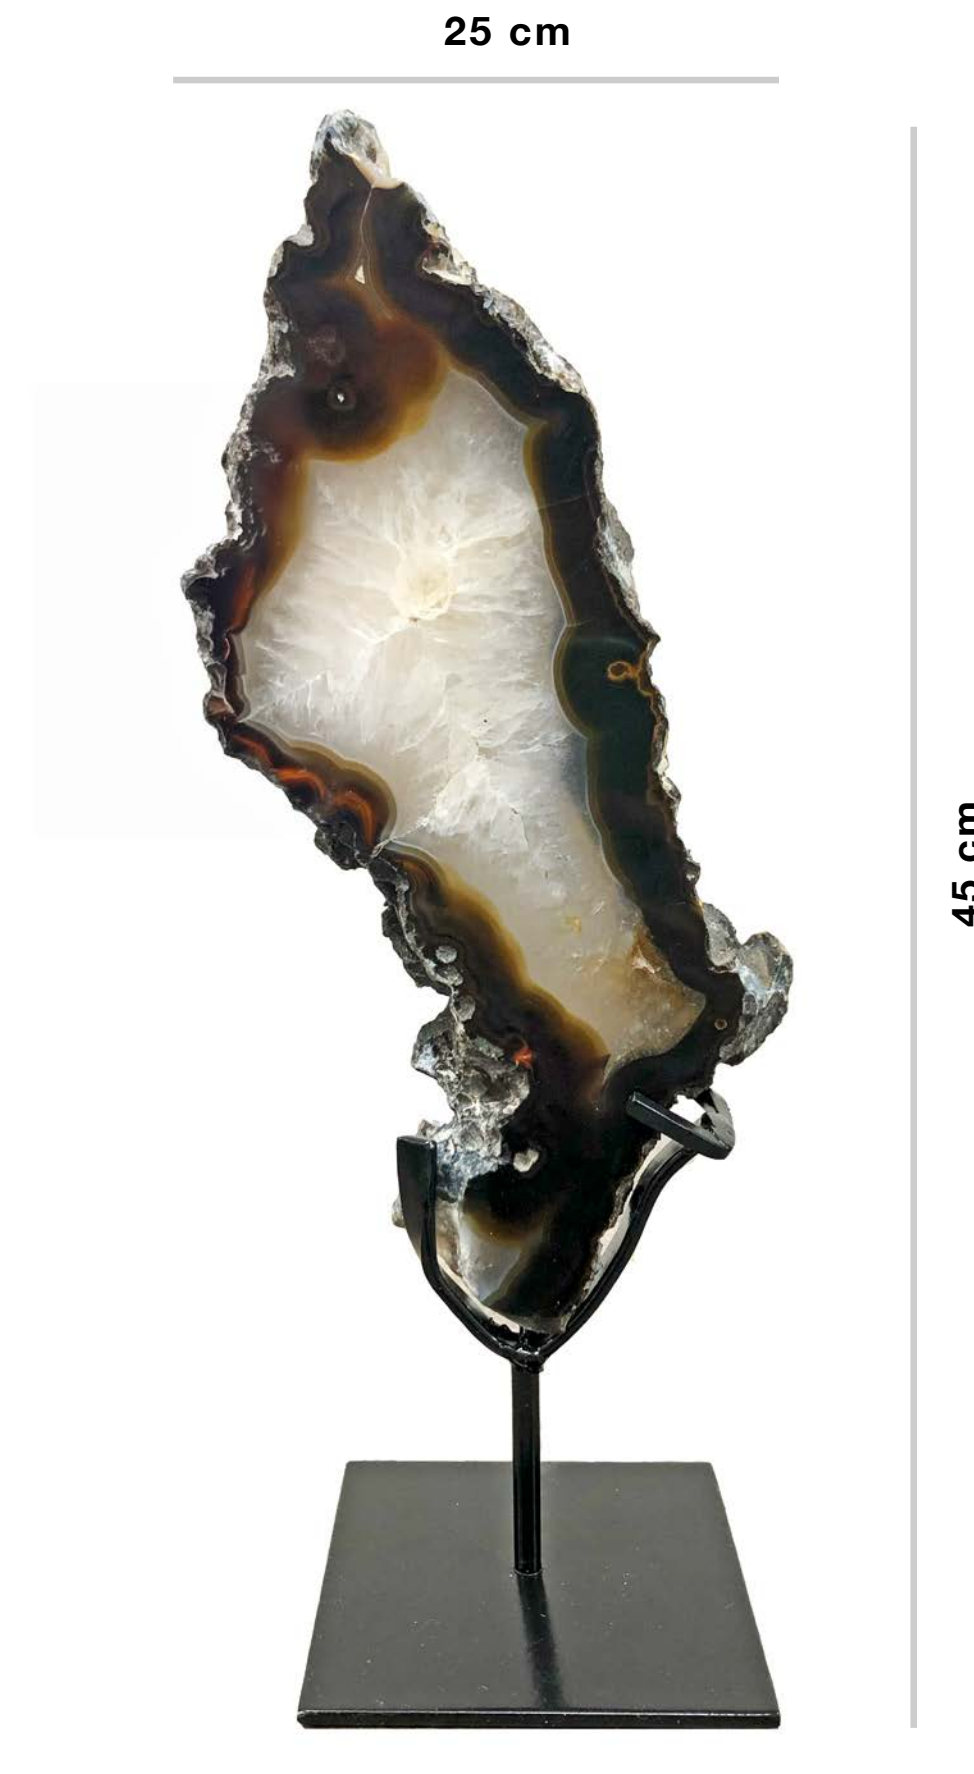

## AGATE

Agate plate with iron base in matte black finish

Finishing:  
Polished back and front, natural edge

Types:

- Red agate
- Black agate
- Natural agate

Ref:RED12  
Size: 37 x 18 x 2,5 cm (back same as front)  
Wheight: 2.5 Kg