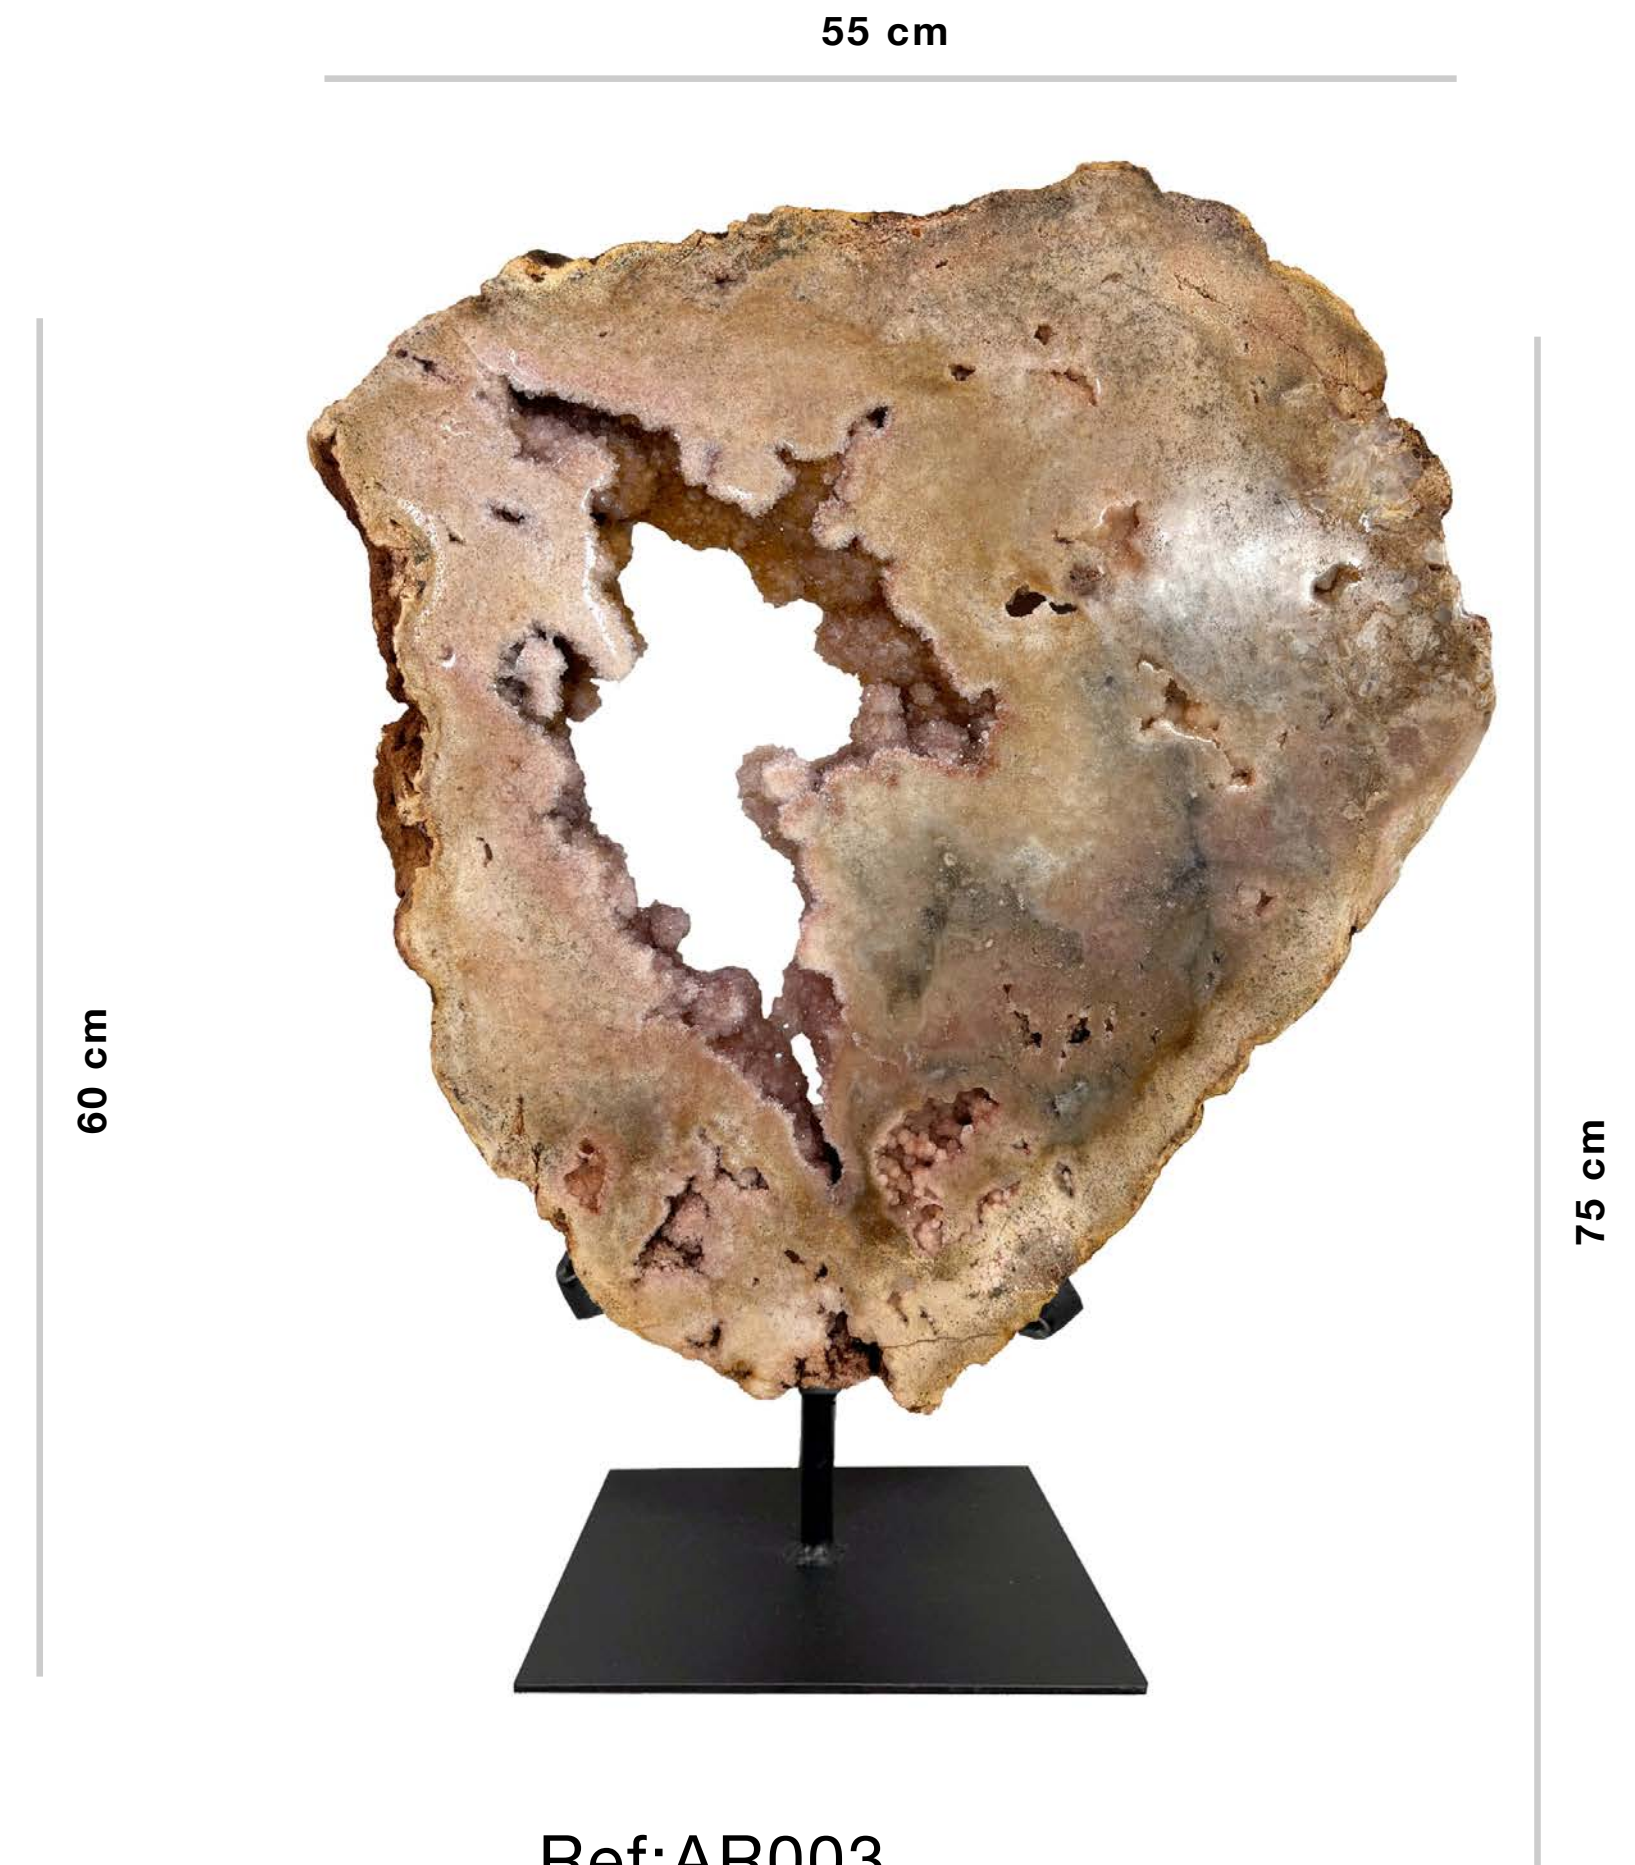

## PINK AMETHYST

Amethyst piece with  
iron base in matte  
black finish

Finishing:  
Polished front and  
back, natural edge.

Ref:AR001  
Size: 40 x 36 x 3cm  
(back same as front)  
Wheight: 3,6 Kg

Ref:AR002  
Size: 60 x 45 x 3cm  
(back same as front)  
Wheight: 8 Kg