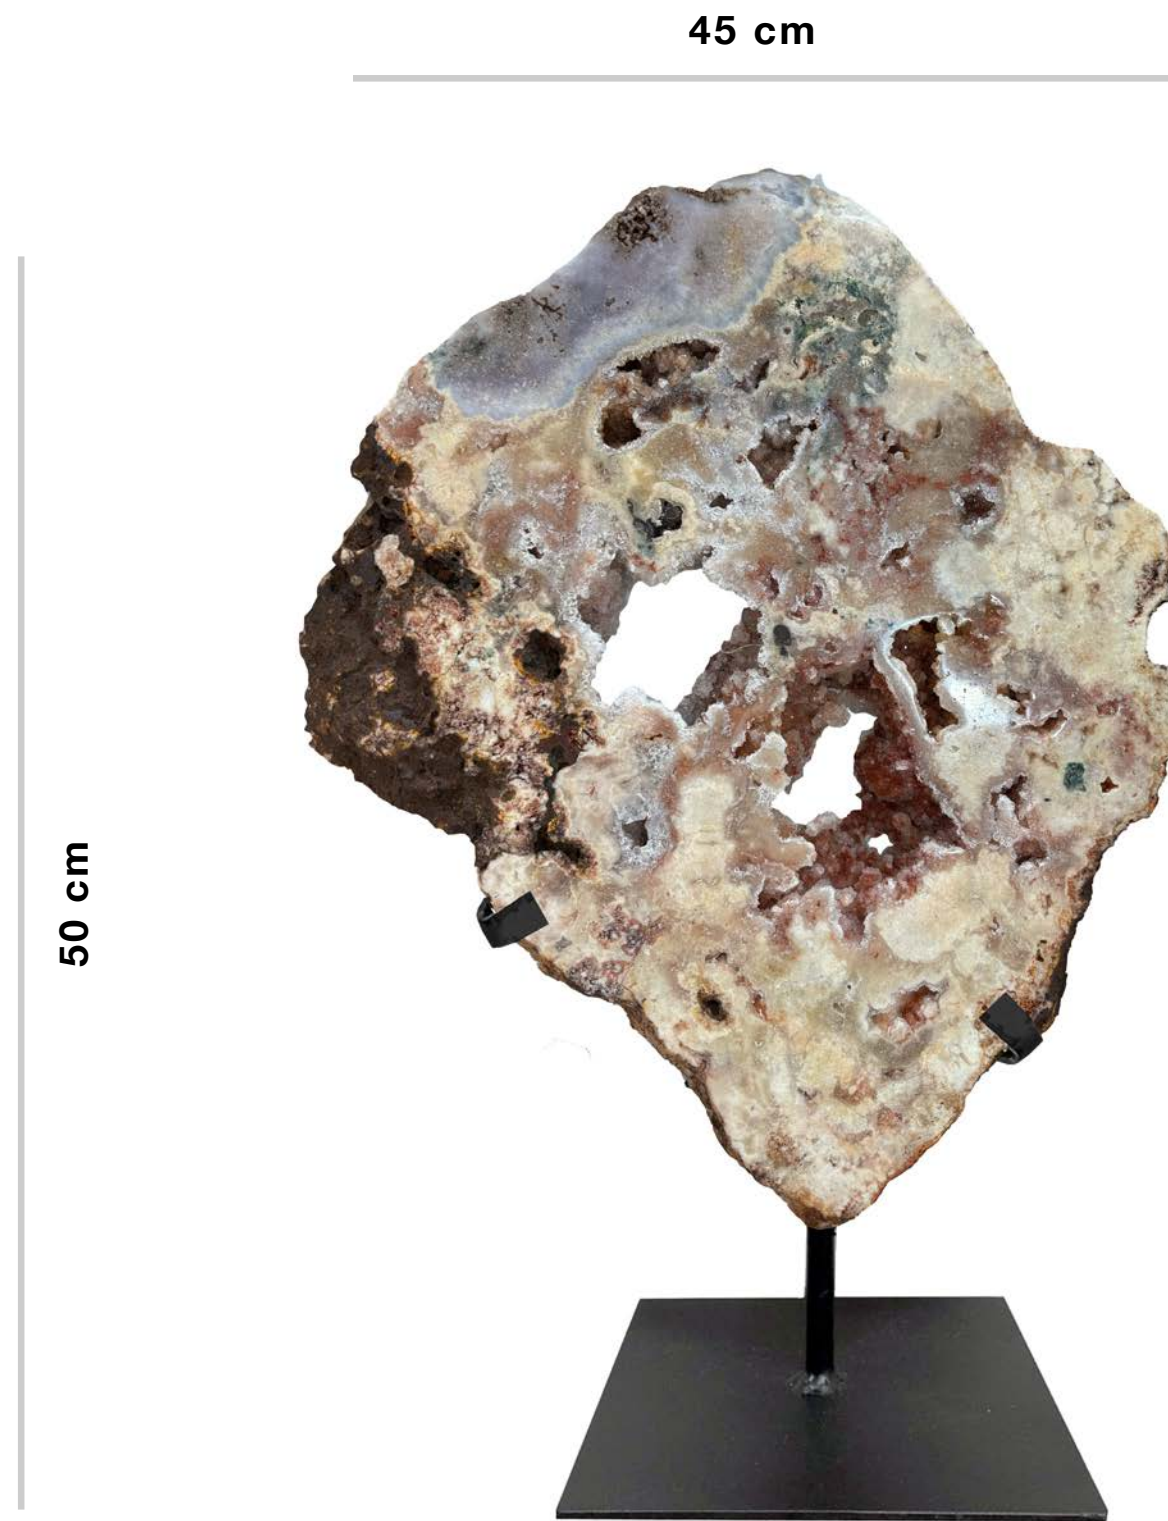

PINK AMETHYST

Amethyst piece with
iron base in matte
black finish

Finishing:
Polished front and
back, natural edge.