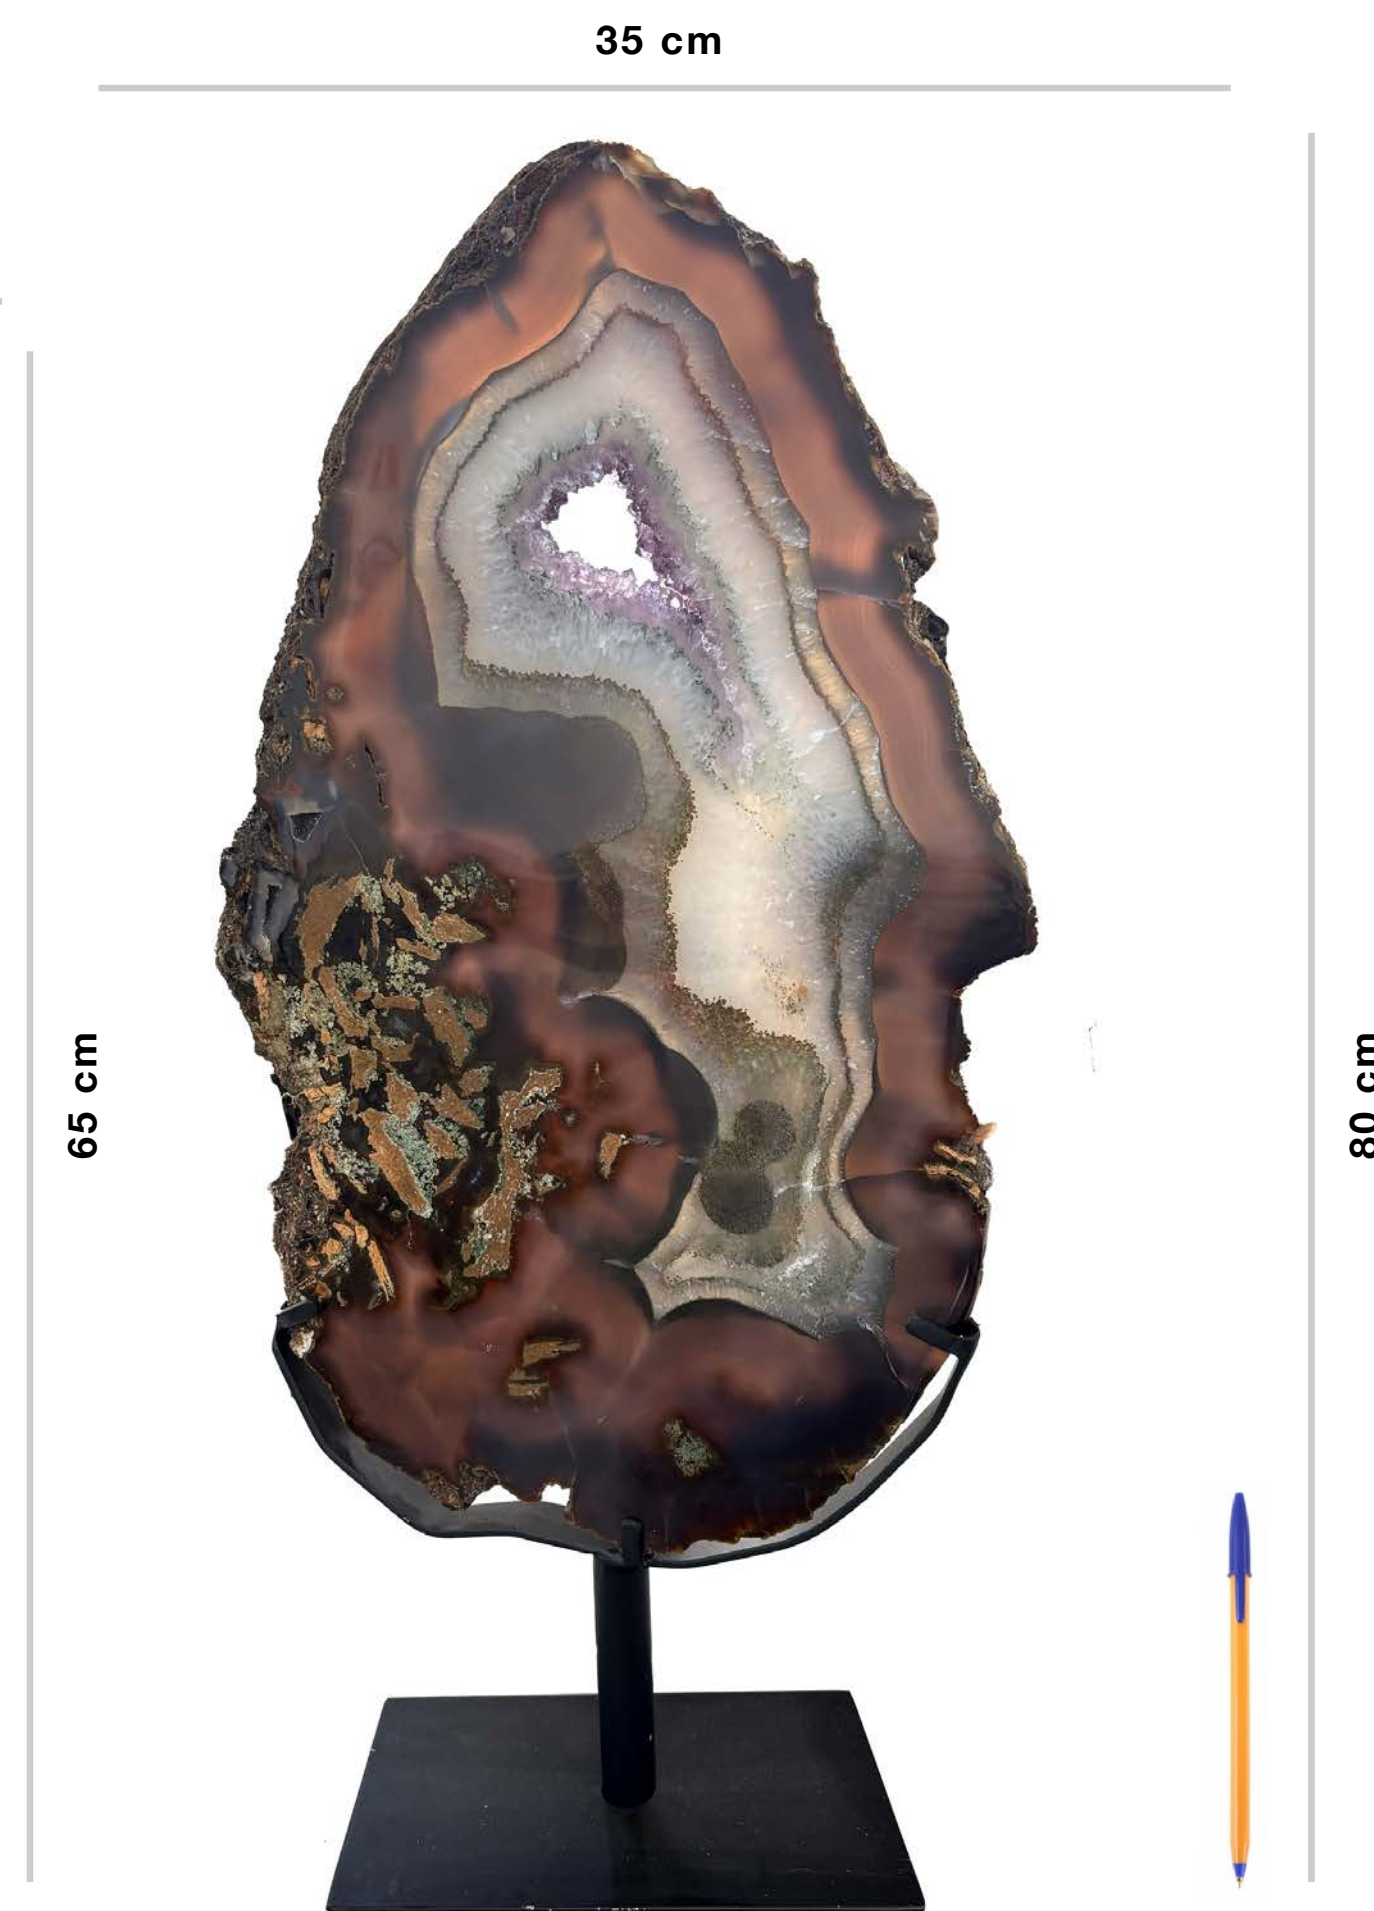

## AGATE with AMETHYST

Plate with iron base in  
matte black finish

Finishing:  
Polished back and  
front, natural edge

Ref:AJ80  
Size: 80 x 35  
(back same as front)

Ref:AJ120  
Size: 65 x 35  
(back same as front)