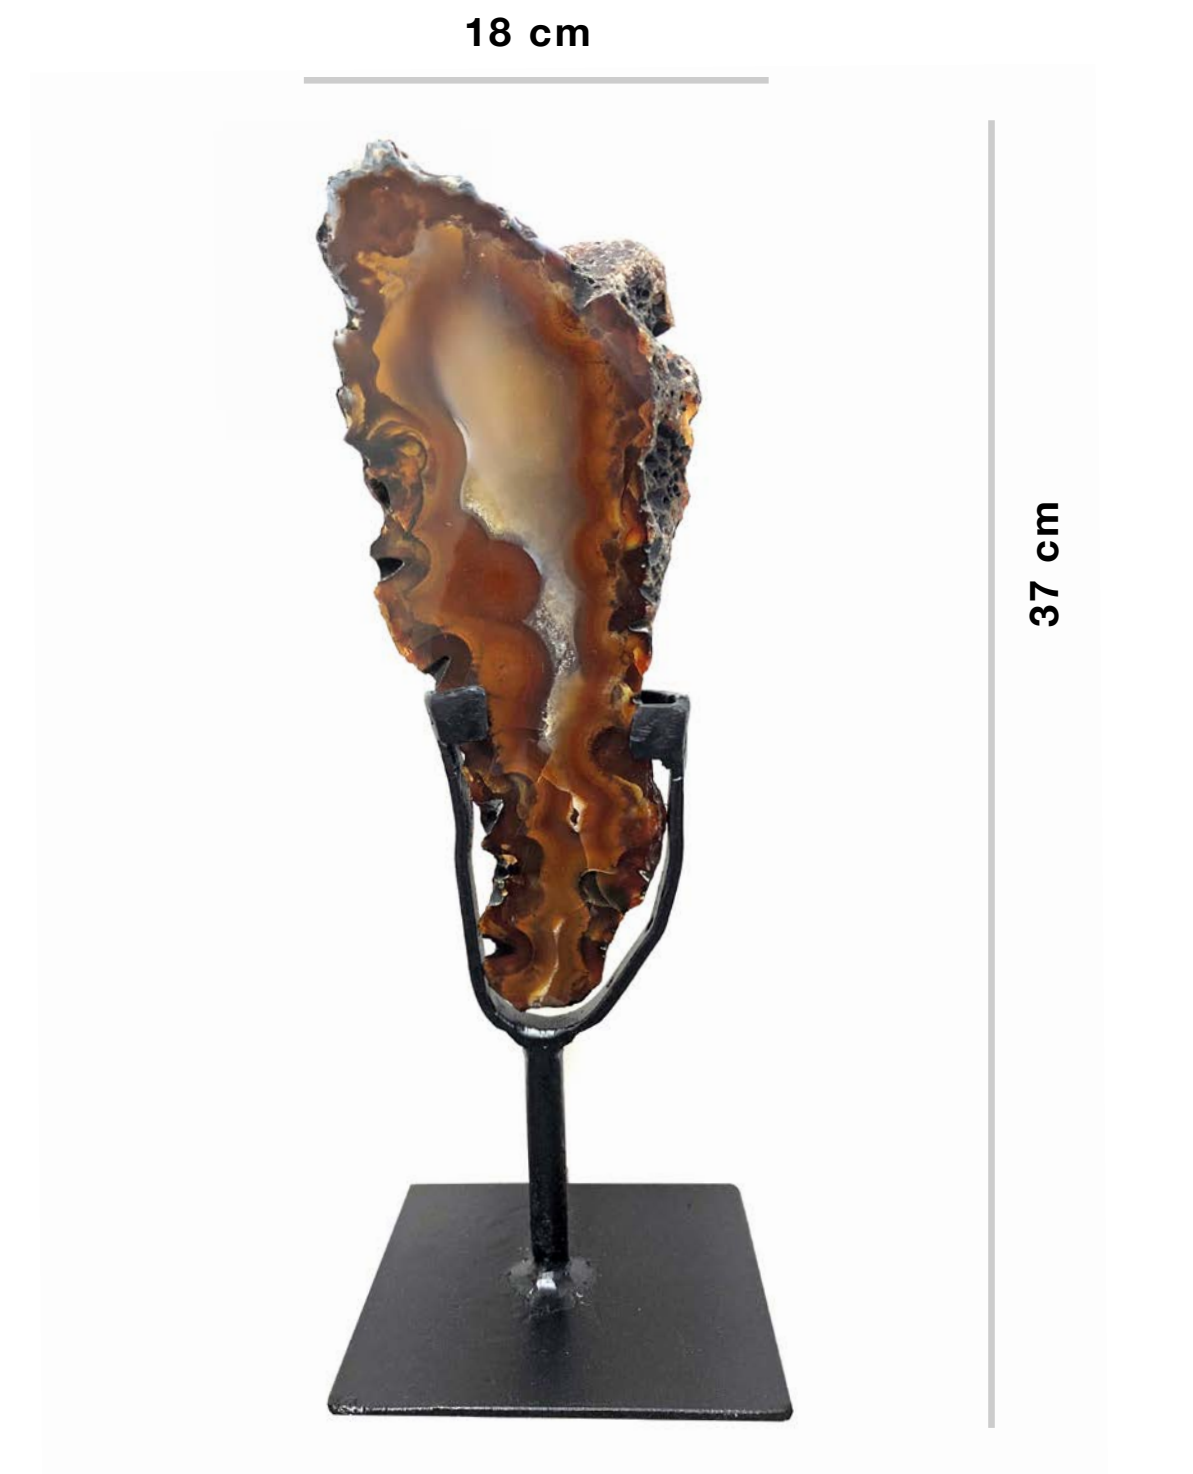

## AGATE

Agate plate with iron base in matte black finish

Finishing:  
Polished back and front, natural edge

Types:

- Red agate
- Black agate
- Natural agate

Ref:RED12  
Size: 37 x 18 x 2,5 cm (back same as front)  
Wheight: 2.5 Kg