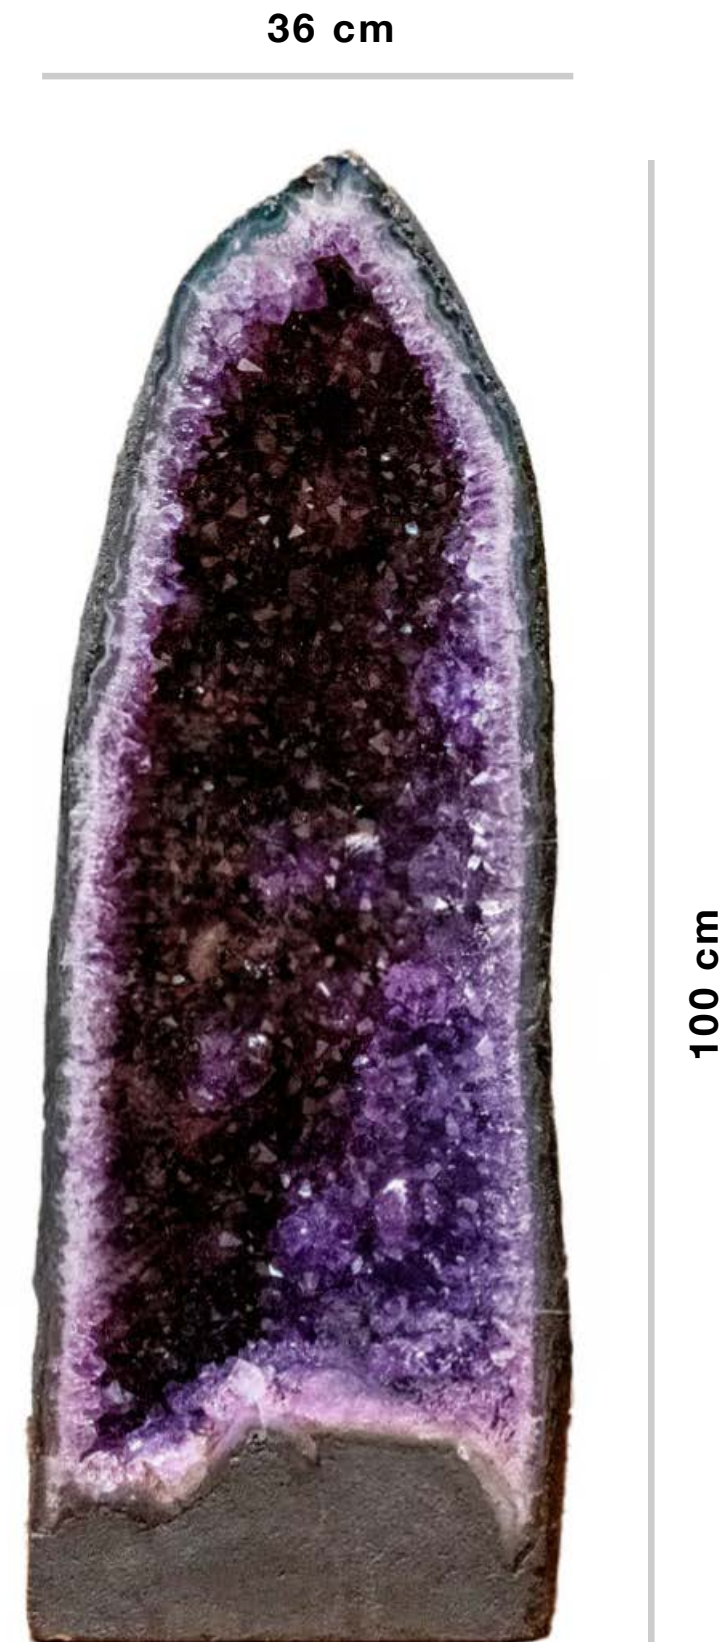

Ref: AM1140
Size: 100 x 36 x 25 (back raw)
Wheight: 50 Kg