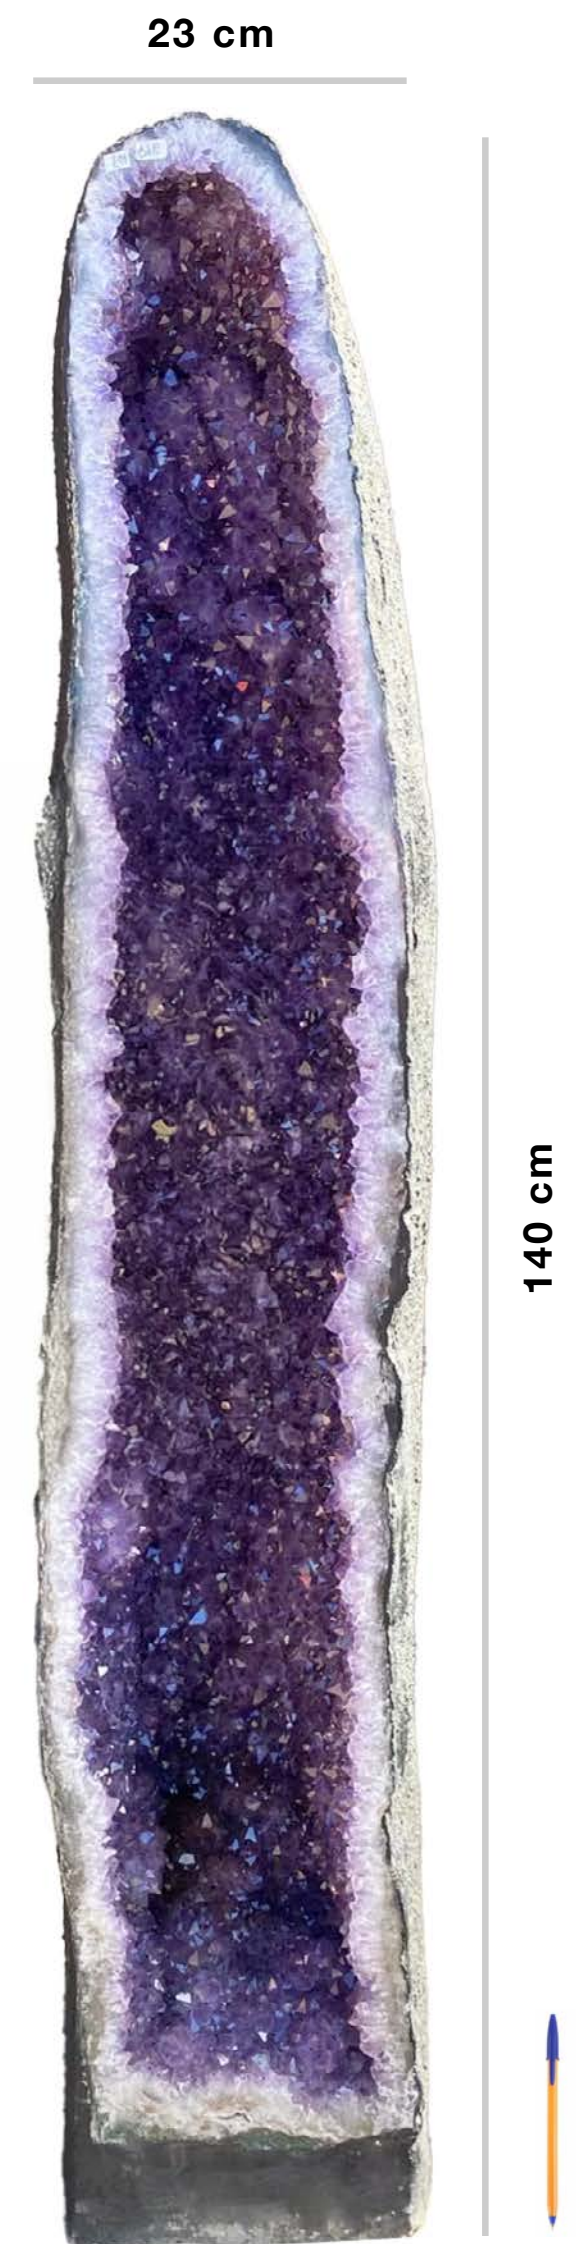

Ref: AL1728  
Size: 140 x 23 x 25 (back raw)  
Wheight: 70 Kg

PINK  
AMETHYST