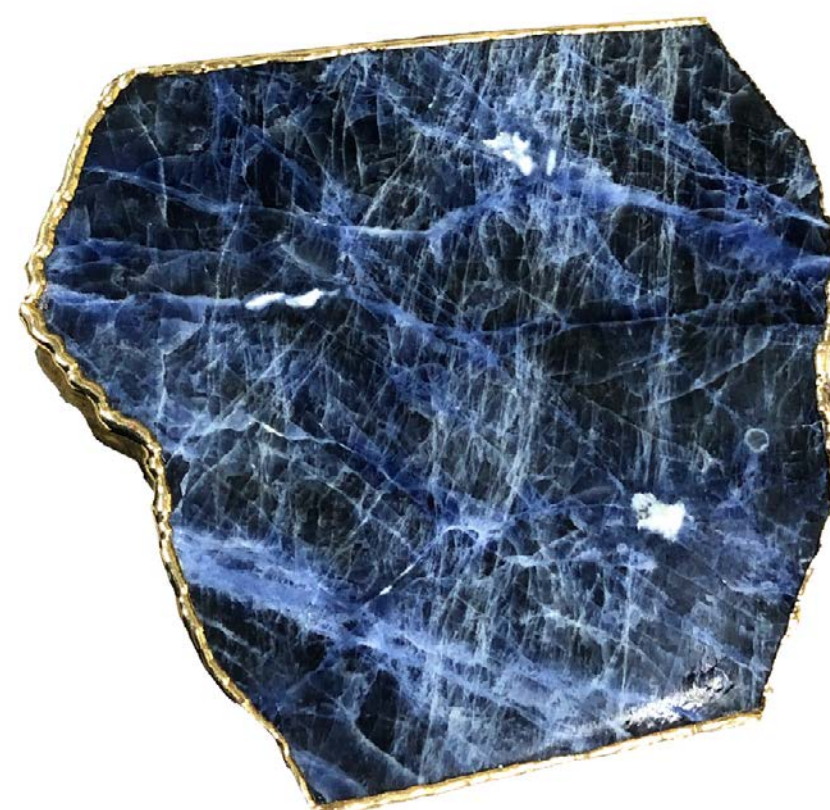

Natural Agate Cup
Holder.

golden edge

Green Quartz Cup Holder
Golden Edge
Ref:ACH1
· 9cm ø

Natural Quartz Cup Holder
Golden Edge
Ref:ACH1
· 12 cm ø

Blue Quartz Cup Holder
Golden Edge
Ref:ACH1
· 12cm ø

Agate Natural Cup Holder
Ref:ACH1
· 8cm ø