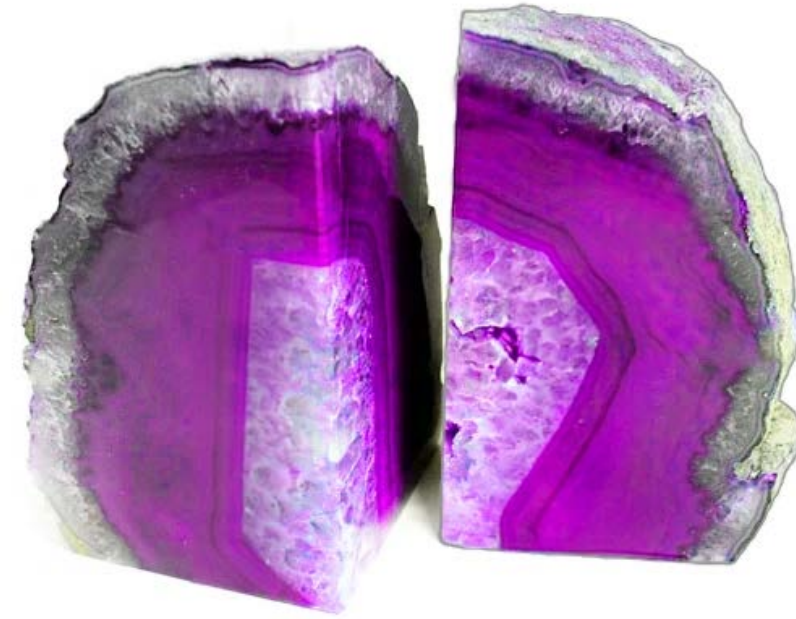

Ref:CUBA01
Size: 50cm x 40cm

Ref:CUBA02
Size: 36cm x 30cm

Ref:BOWL
Size: 26cm x 20cm

AGATE

Book Hold
Agate Geode
Egg
Ball
Obelisk
Pyramid

*Average
measurements

Book Hold (Colors)
Ref: BH4
· H:10cm

Cut Geode (Natural and Color)
Ref: AG5
· **M** — H:12cm
· **S** — H:8cm

Obelisk (All Colors) (agate and quartz)
Ref: OB28
· **L** — H:15cm
· **M** — H:8cm
· **S** — H:4cm

Natural Ball
(agate and quartz)
Ref: BA40
· **H** — \varnothing 15cm
· **H** — \varnothing 10cm
· **H** — \varnothing 5cm

Natural Egg
Ref: EA40
(agate and quartz)
· **M** — H:15cm
· **M** — H:10cm
· **S** — H:5cm

Pyramid (All Colors)
(agate and quartz)
Ref: PA50
· **M** — H:8cm
· **S** — H:4cm

AGATE

Rolled Agate

*Average
measurements