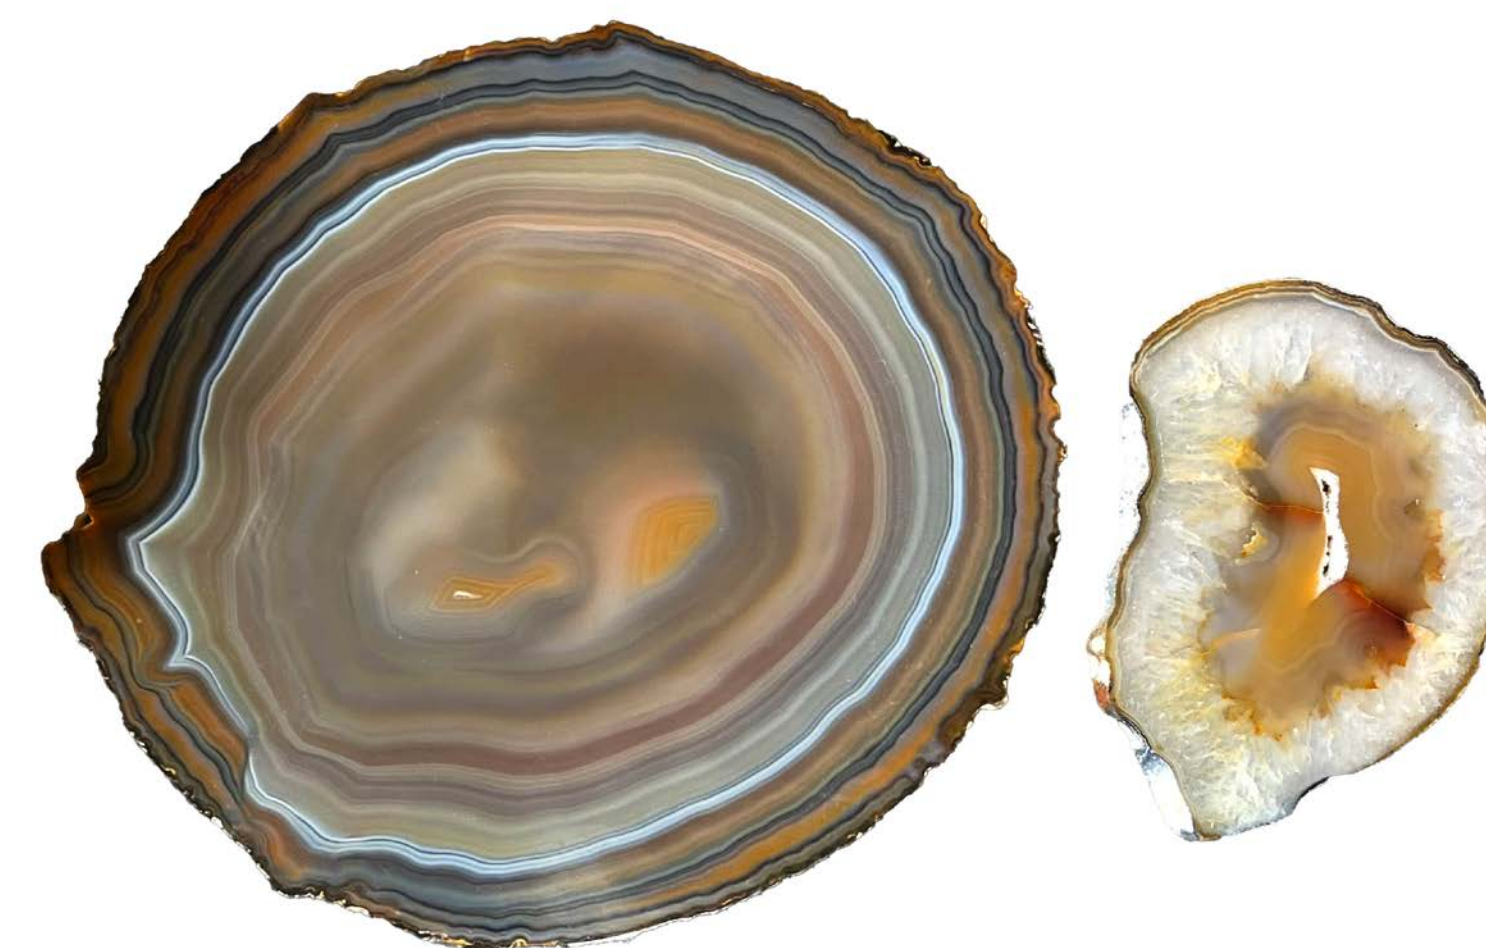

Ref: BLUE220
Size: 52 x 46 x 2,5cm (back same as front)
Wheight: 13 Kg

AGATE

Pair
Natural Cup Holder
Color Plates

Sizes: S - M

*Average
measurements

Color Agate Plates (All Colors)

Ref: AP2

- **M** — L:4cm
- **S** — L:1,5cm
- *Thickness: 0,5cm

Natural Agate Pairs

Ref: GA18

- **M** — \emptyset : 8cm
- **S** — \emptyset : 4cm

Agate Plates

Ref:AP7

- **XL** — L:16cm
- **L** — L:10cm
- *Thickness: 0,5cm

**AGATE and
QUARTZ**

Quartz Cup Holder
with golden edge.

Natural Agate Cup
Holder.

golden edge

Green Quartz Cup Holder
Golden Edge
Ref:ACH1
· 9cm ø

Natural Quartz Cup Holder
Golden Edge
Ref:ACH1
· 12 cm ø

Blue Quartz Cup Holder
Golden Edge
Ref:ACH1
· 12cm ø

Agate Natural Cup Holder
Ref:ACH1
· 8cm ø