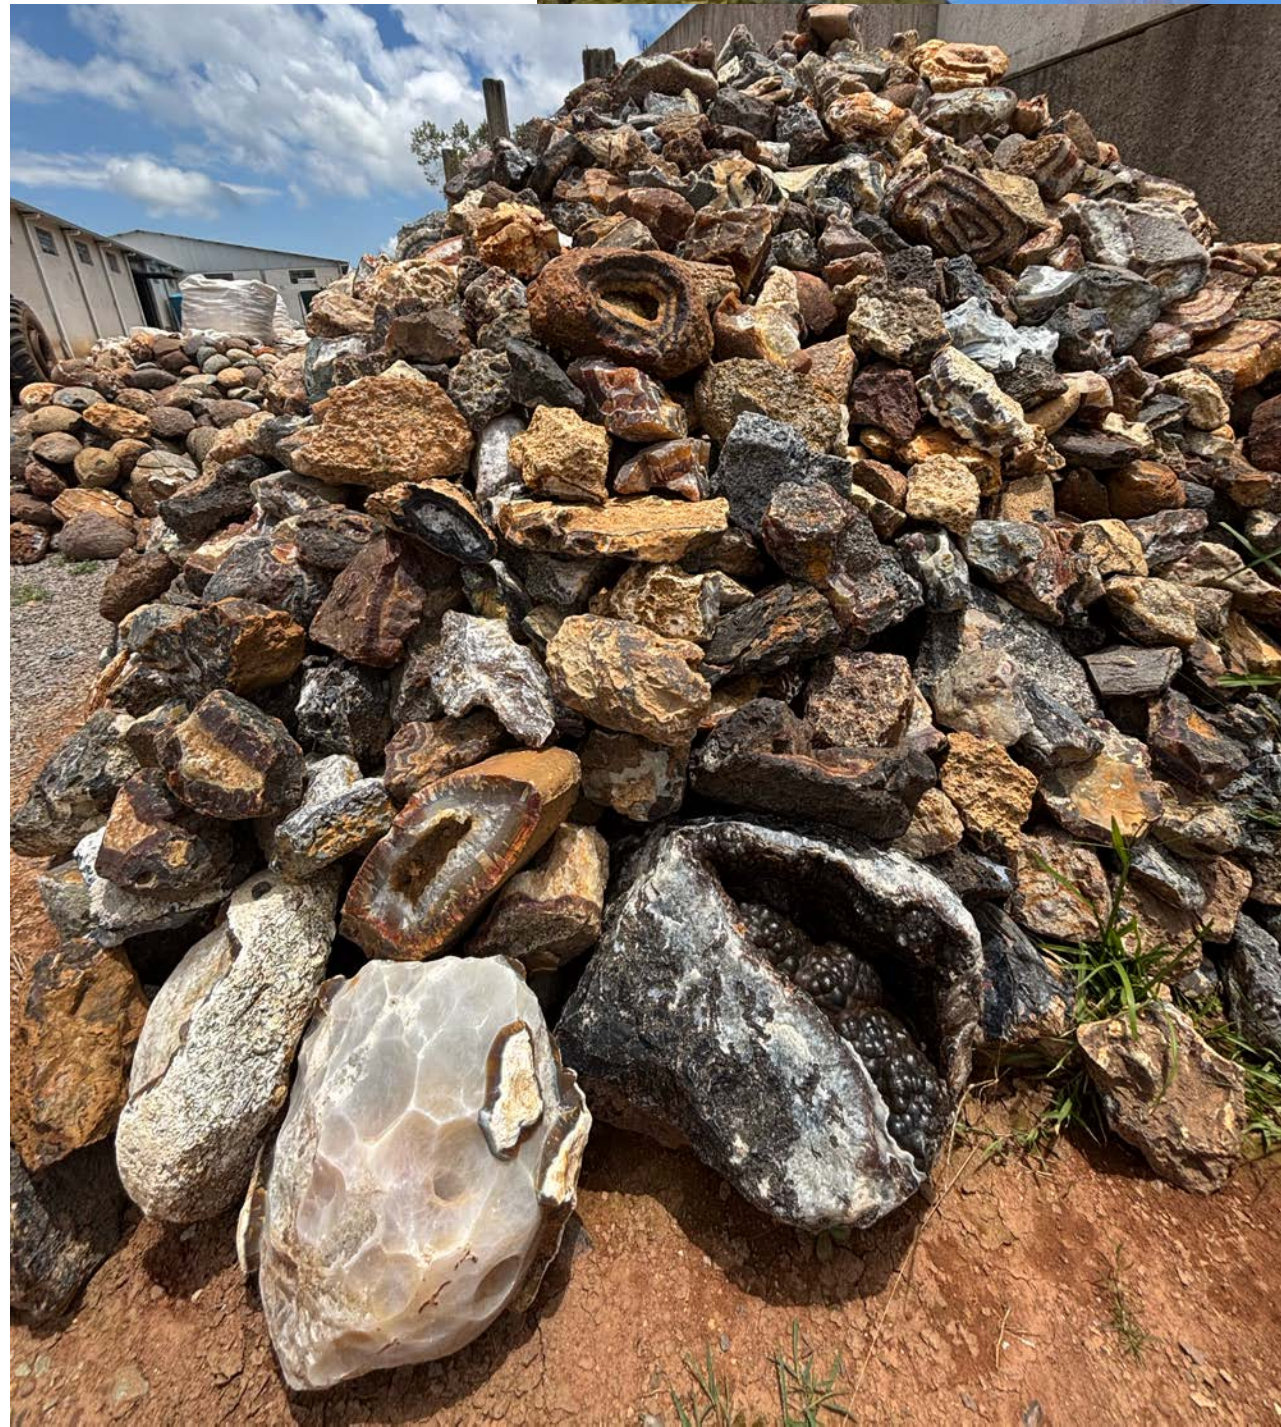

EXTRACTION

RIO GRANDE DO SUL
BRAZIL —

URUGUAY: AMETHYST A++