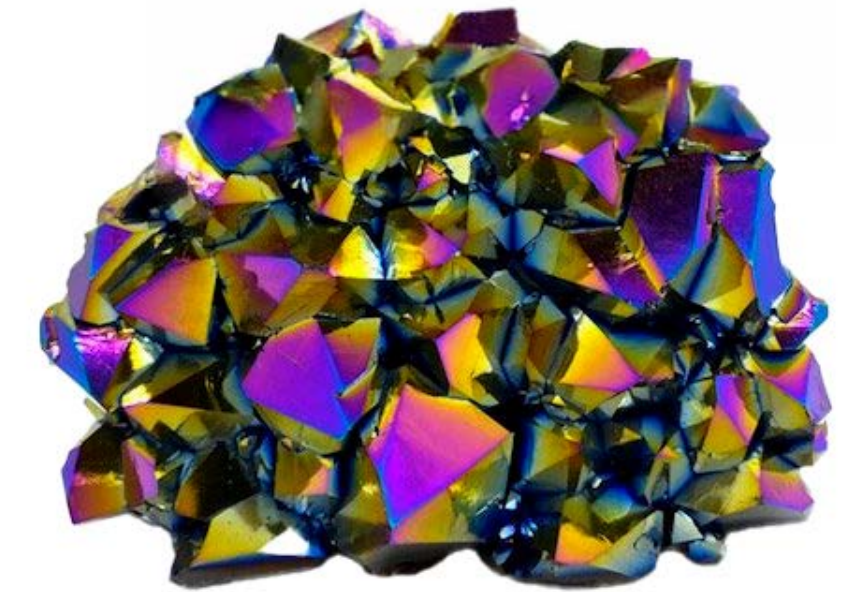

Metalized Amethy
Ref:AMET16 (Raw edge)
· **L** — H:30cm or more
· **M** — H:15cm
· **S** — H:10cm