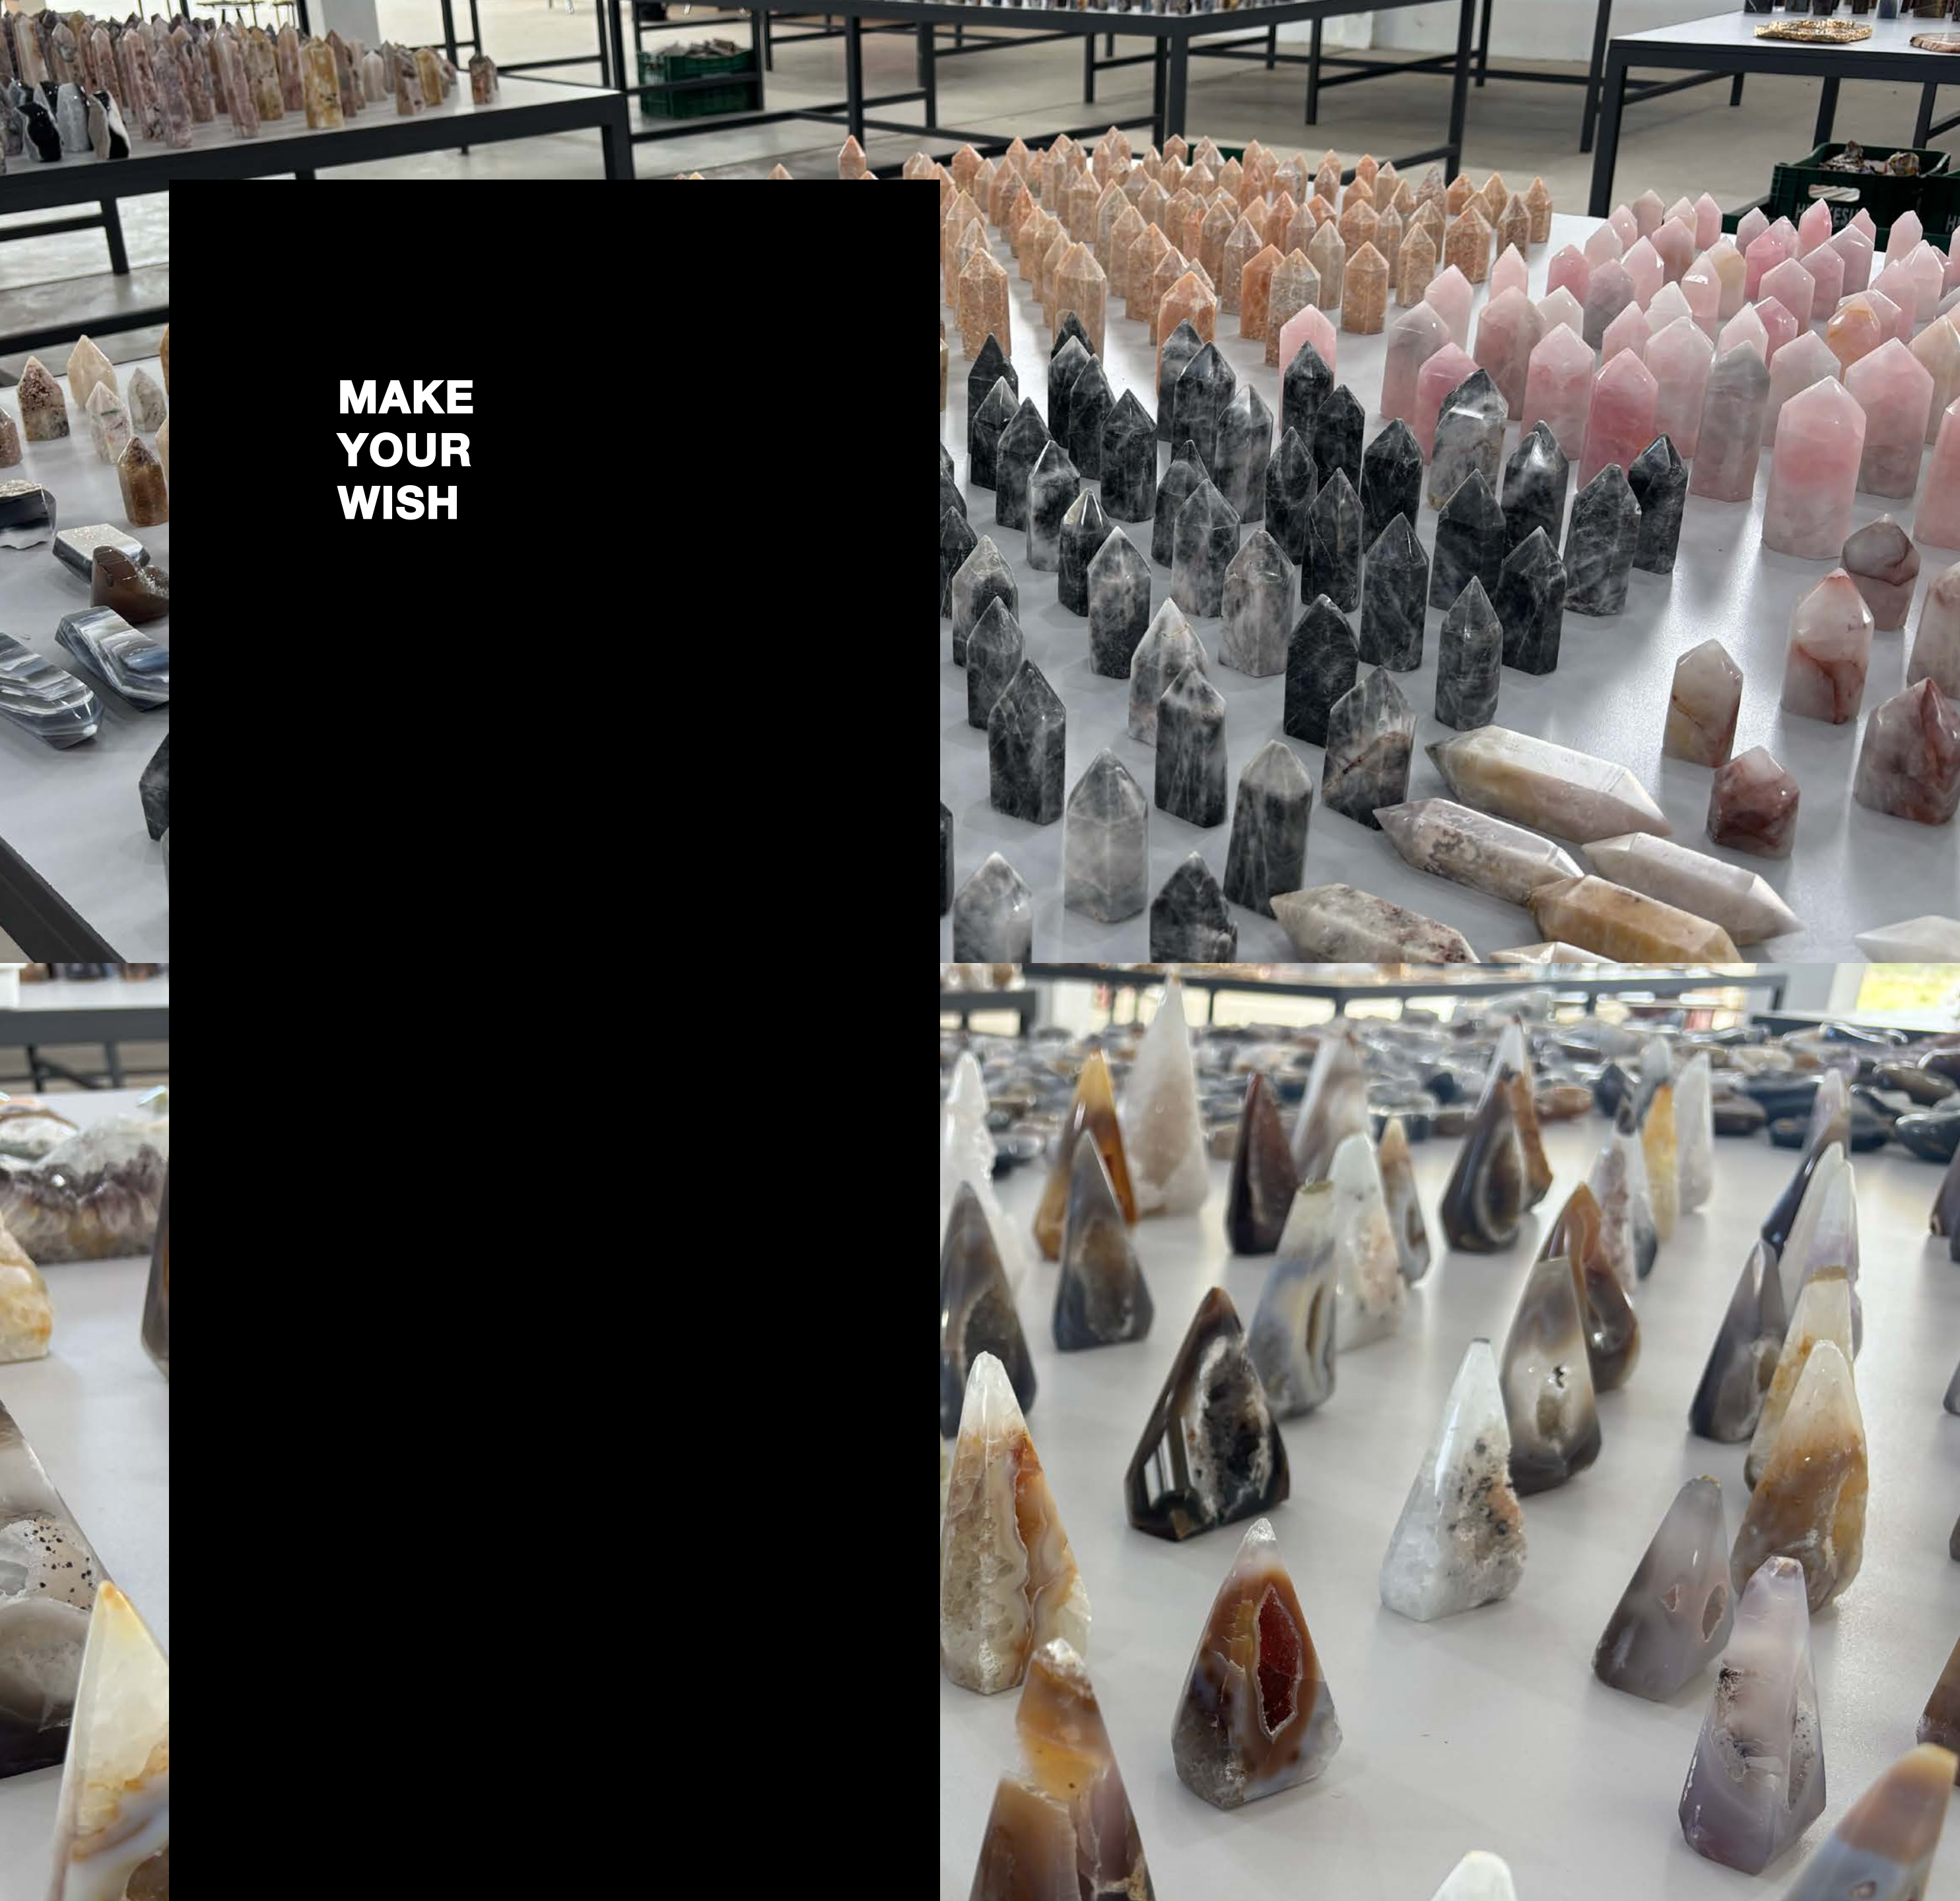

Natural Egg
Ref: EA40
(agate and quartz)
· **M** — H:15cm
· **M** — H:10cm
· **S** — H:5cm

Pyramid (All Colors)
(agate and quartz)
Ref: PA50
· **M** — H:8cm
· **S** — H:4cm

AGATE

Rolled Agate

*Average
measurements

Rolled Hearth (Color)

(agate and quartz)

Ref: RH54

· H: 15cm

· H: 6cm

Rolled (Color)

(agate and quartz)

Ref: RA7 — ø: 1cm to 5cm

Rolled (Natural)

Ref: RA5 — ø: 1cm to 5cm

**MAKE
YOUR
WISH**

EXTRACTION

RIO GRANDE DO SUL
BRAZIL —

URUGUAY: AMETHYST A++

MAKE
YOUR
WISH

we are ready to attend
you, send us your order or
proposal.