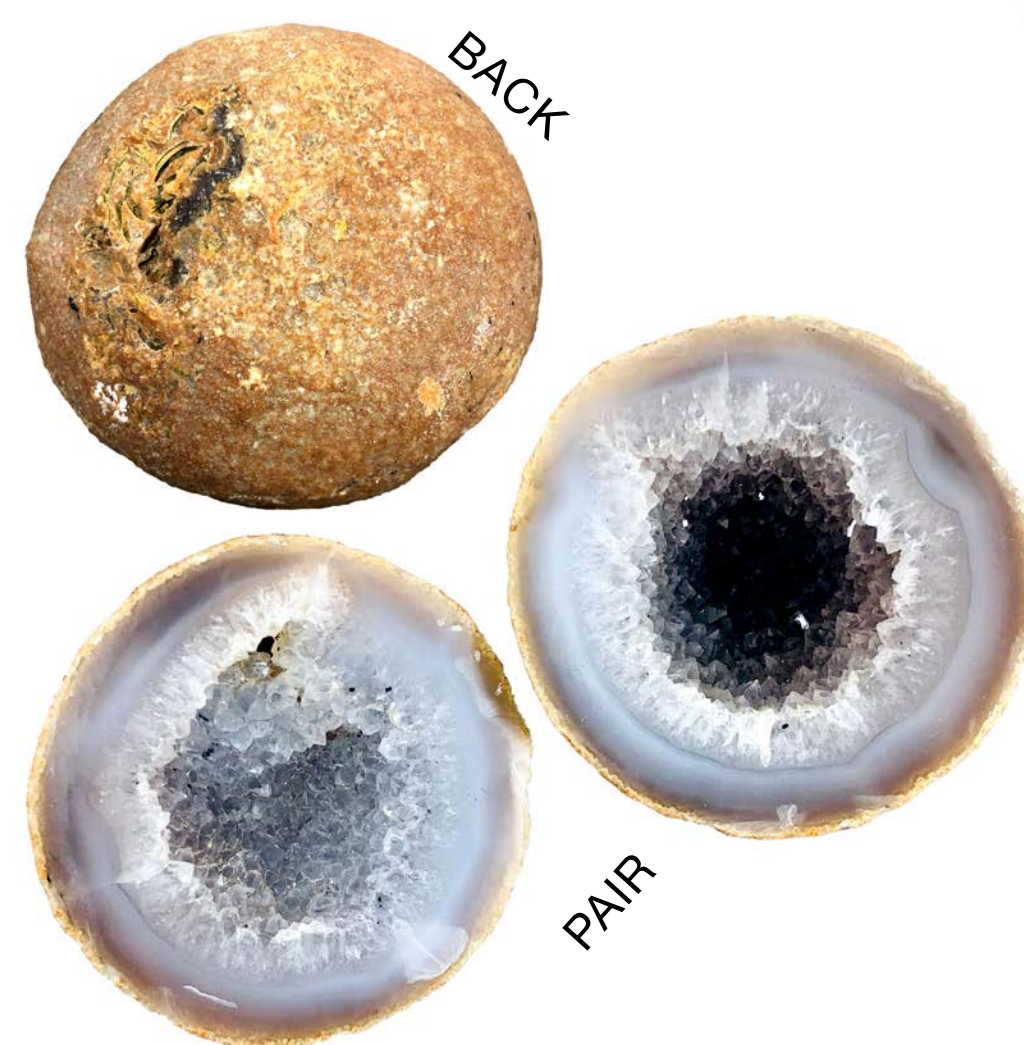

Ref: BBLACK10
Size: 21 x 20 x 1,5 cm (back same as front)
Wheight: XX Kg

Ref: BBLACK20
Size: 20 x 24 x 2,5 cm (back same as front)
Wheight: XX Kg

Ref: RESIN36
Size: 46 x 52 x 2,5 cm (back same as front)
Wheight: XX Kg

Ref: BLUE220
Size: 52 x 46 x 2,5cm (back same as front)
Wheight: 13 Kg

AGATE

Pair
Natural Cup Holder
Color Plates

Sizes: S - M

*Average
measurements

Color Agate Plates (All Colors)

Ref: AP2

- **M** — L:4cm
- **S** — L:1,5cm
- *Thickness: 0,5cm

Natural Agate Pairs

Ref: GA18

- **M** — \emptyset : 8cm
- **S** — \emptyset : 4cm

Agate Plates

Ref:AP7

- **XL** — L:16cm
- **L** — L:10cm
- *Thickness: 0,5cm

**AGATE and
QUARTZ**

Quartz Cup Holder
with golden edge.

Natural Agate Cup
Holder.

golden edge

Green Quartz Cup Holder
Golden Edge
Ref:ACH1
· 9cm ø

Natural Quartz Cup Holder
Golden Edge
Ref:ACH1
· 12 cm ø

Blue Quartz Cup Holder
Golden Edge
Ref:ACH1
· 12cm ø

Agate Natural Cup Holder
Ref:ACH1
· 8cm ø