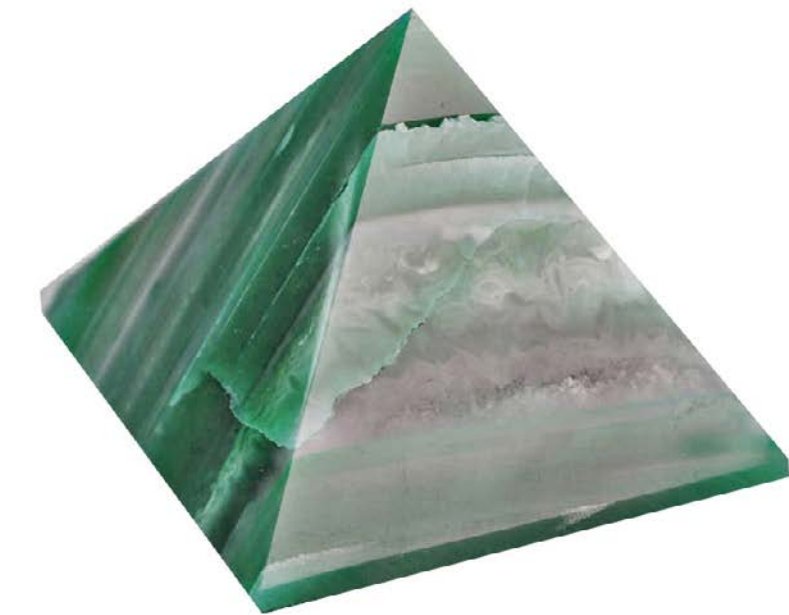

Pyramid (All Colors)
(agate and quartz)
Ref: PA50
· **M** — H:8cm
· **S** — H:4cm