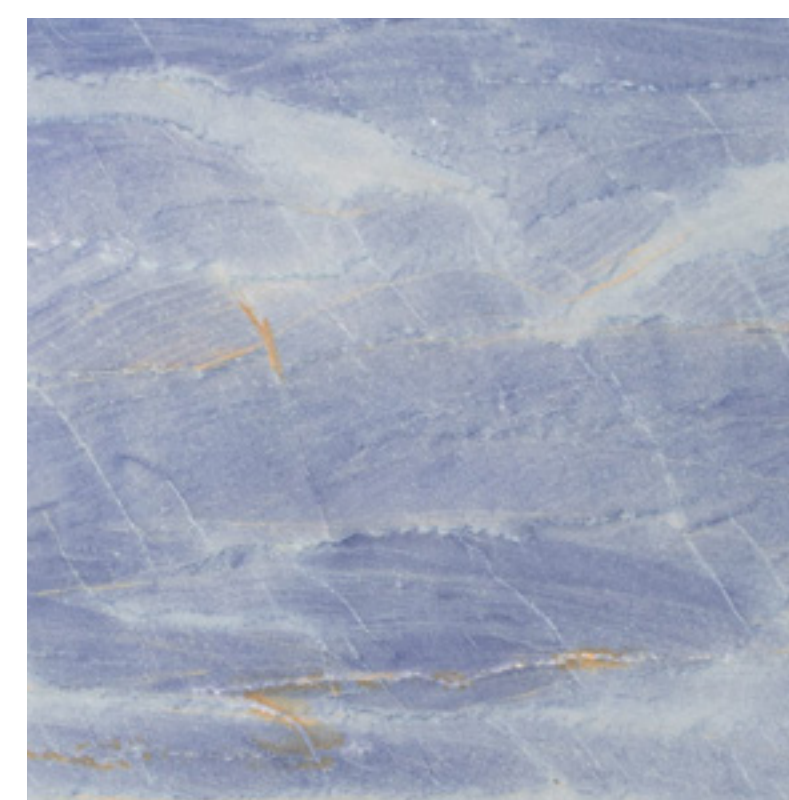

AZUL MACAUBAS

Block Size:
280 x 180 x 180 cm
weight: 25,4 tons

Slab size:
280 x 180 cm

Finishing:
Slab or Block

Ref:AM
Azul Macaúbas

PATTERNS

Branco
Paraná

Branco Paraná