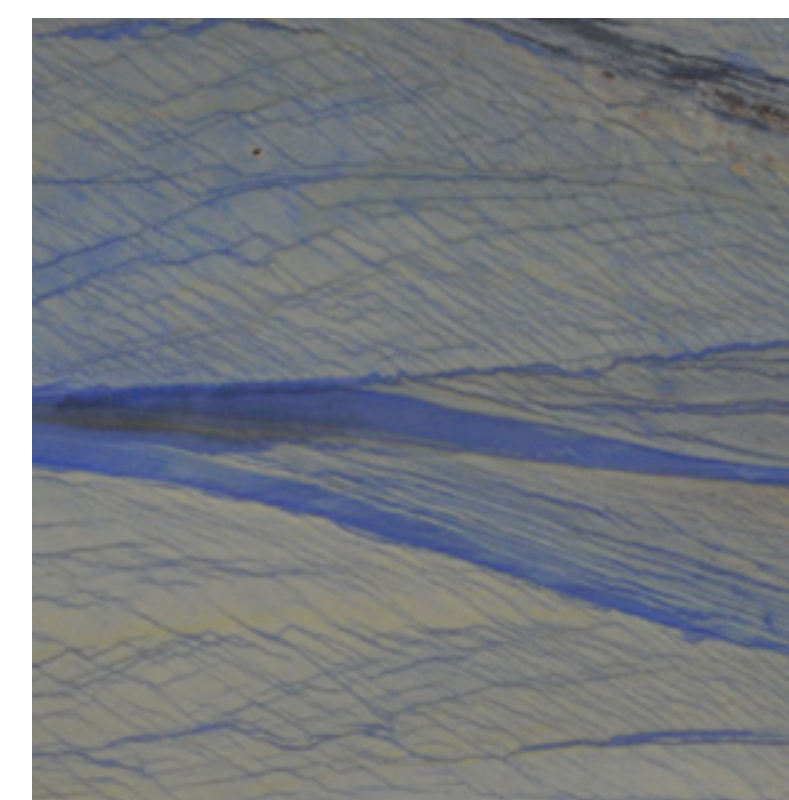

AZUL MACAUBAS

Block Size:
280 x 180 x 180 cm
weight: 25,4 tons

Slab size:
280 x 180 cm

Finishing:
Slab or Block

Ref:AM
Azul Macaúbas

PATTERNS

Branco
Paraná

Branco Paraná