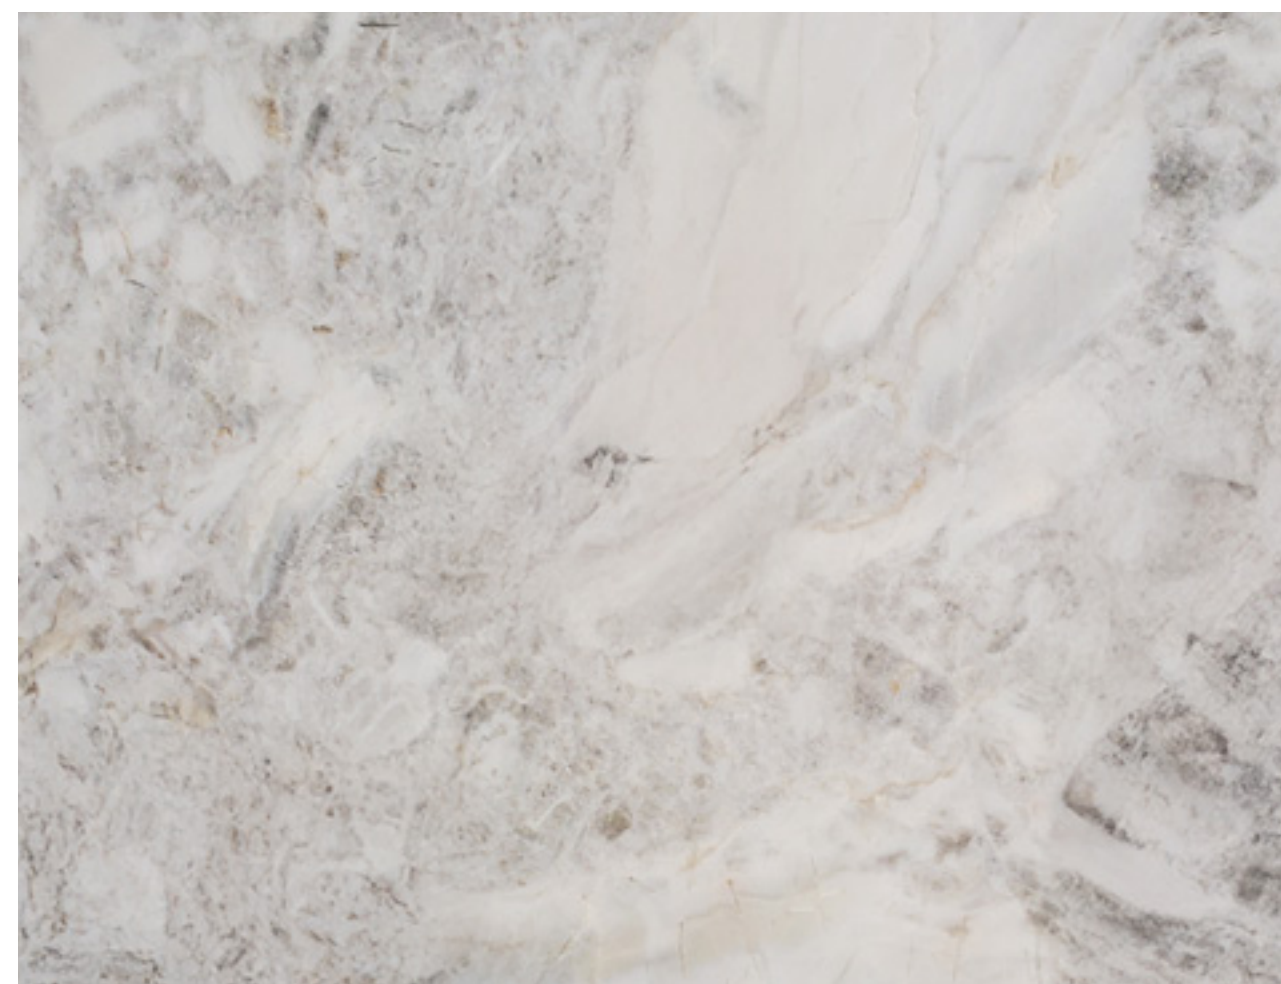

Branco Paraná

Block Size:
280 x 180 x 180 cm
weight: 25,4 tons

Slab size:
280 x 180 cm

Finishing:
Slab or Block

Ref:BP
Branco Paraná